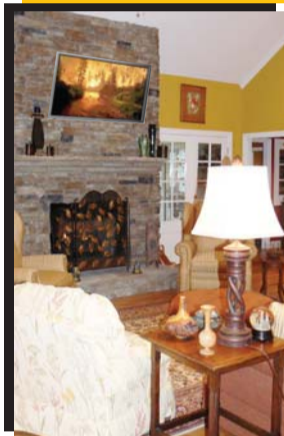

Family Room

- Place TV over the fireplace for perfect viewing or hide behind a motorized picture or mirror.

- Mount speakers in-ceiling for perfect surround.
- Movie Watching Scene turns down the lights and starts the movie.