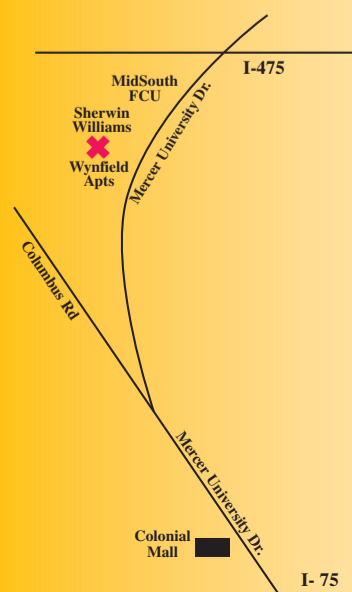

**SHOWROOM HOURS**  
**Tuesday-Friday**  
**10am to 7pm**  
**Saturday**  
**9am to 5pm**

\* TV Sales includes stock items and floor models only while quantities last. No rainchecks

**477-1541**

4794 Mercer University Drive